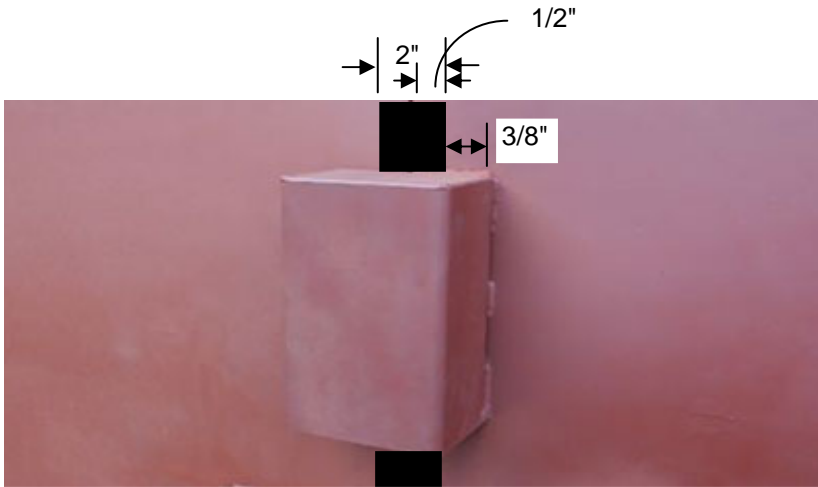

LOCK BOX INSTALL INSTRUCTIONS

Tab is welded to the inactive door. The tab is 2" wide. You will have 3/8" space on either side of the window for extra play and welding space away from door gasket.

BUILT RITE INDUSTRIES
17232 S. Figueroa St.
Gardena, CA 90248
562-366-0784 (p)
562-366-0805 (f)