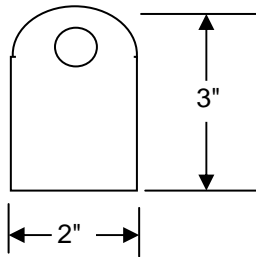

LOCK BOX INSTALL INSTRUCTIONS

Tab is welded to the inactive door. The tab is 2" wide. You will have 3/8" space on either side of the window for extra play and welding space away from door gasket.

BUILT RITE INDUSTRIES
17232 S. Figueroa St.
Gardena, CA 90248
562-366-0784 (p)
562-366-0805 (f)