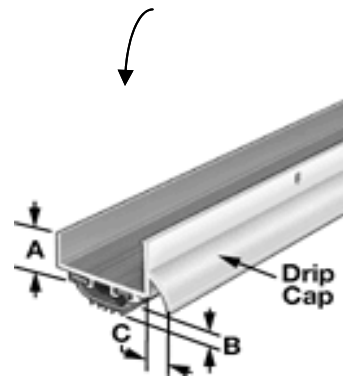

MAN DOOR ACCESSORIES

Threshold Plate

Aluminum thresholds have a dull finish; All have mounting holes and are furnished with screws. They are UL classified for use with wood fire doors rated for 90 minutes and metal fire doors rated for 3 hours (unless noted). To Order: Please specify length: 3, 4, or 6 ft. where applicable.

Door Sweep

Has an arched, flexible vinyl insert that creates a tight seal. The flange has slotted mounting holes so you can adjust for doors that have been cut too short. A drip cap keeps dust, rain, and slush away from the bottom of the door. For use on outside doors.

Weather Striping

This foamed version of the polyvinyl chloride (PVC) rubber. Material is closed cell, which means that each cell is completely closed, restricting water, air, and gas from passing through